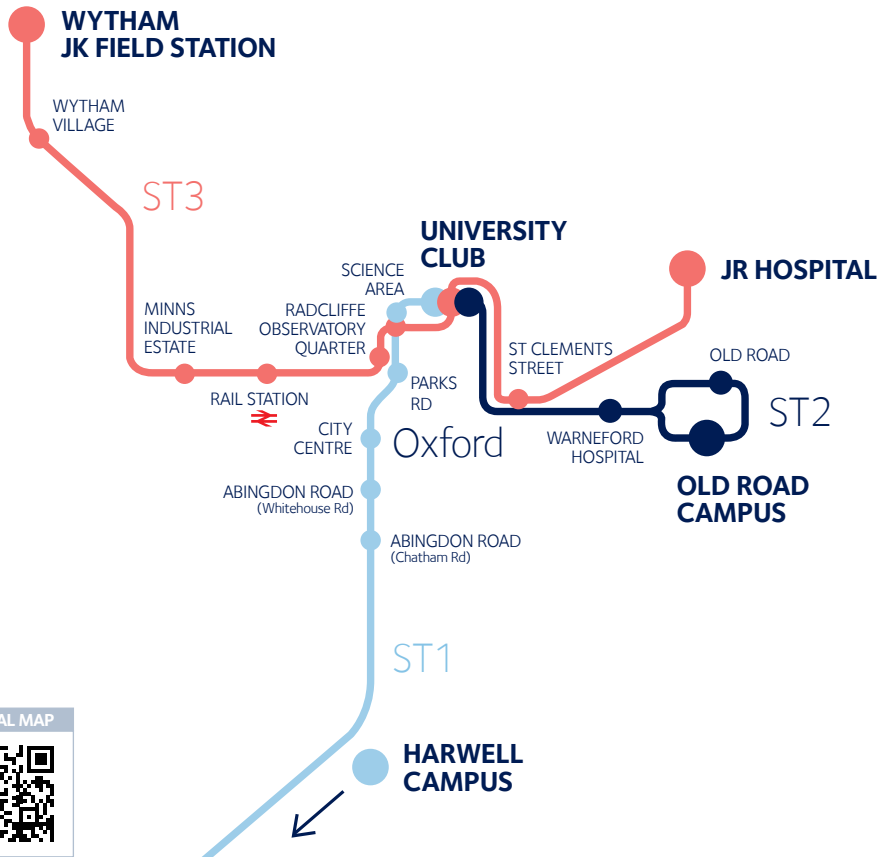

Science & Technology
Facilities Council

operated by

uno

The Science Transit Shuttle

Improving connectivity to Harwell Campus, Old Road Campus, JR Hospital and Wytham Field Station

The Science Transit Shuttle provides a frequent, express service connecting the Science Area and Central Oxford with Old Road Campus and the JR Hospital in Headington, Wytham Field Station and Harwell Science & Innovation Campus near Didcot.

free
WiFi
on board

Route Map

BUS STOPS

ST1 Harwell Campus Shuttle

- University Club, Mansfield Road
- Science Area (South Parks Road)
- Parks Road (Dept of Materials)
- City Centre (George St. Stop A5)
- Abingdon Road (Whitehouse Road)
- Abingdon Road (Chatham Road)
- Harwell Campus Bus Station

ST2 Old Road Campus Shuttle

- University Club (Mansfield Road)
- Warneford Hospital (Warneford Lane)
- Old Road Campus Terminus
- Old Road (Lime Walk)

ST3 Wytham Shuttle

- JR Hospital
- St Clements Street
- University Club, Mansfield Road
- Science Area (South Parks Road)
- Radcliffe Observatory Quarter (Banbury Road)
- Oxford Rail Station (Frideswide Square)
- Minns Industrial Estate (West Way)
- Wytham Village (White Hart PH)
- Wytham (JK Field Station)

ST3

ST3 - JR Hospital to Wytham (via Science Area)

JR Hospital	0750	0850	0950	1050	1150	1350	1450	1550	1650	1750	1850	
St Clements Street	0758	0858	0958	1058	1158	1358	1458	1600	1700	1757	1857	
University Club	0705	0805	0905	1005	1105	1205	1405	1505	1607	1707	1805	1903
Science Area (South Parks Rd)	0708	0808	0908	1008	1108	1208	1408	1508	1611	1711	1808	1906
Raddcliffe Observatory Qtr	0710	0810	0910	1010	1110	1210	1410	1510	1613	1713	1810	1908
Oxford Rail Station	0716	0817	0917	1017	1117	1217	1417	1517	1620	1720	1817	1915
Minns Ind. Estate	0721	0824	0924	1024	1124	1224	1424	1526	1628	1728	1826	
Wytham Village (White Hart)	0729	0832	0932	1032	1132	1232	1432	1534	1638	1738	1834	
Wytham (JK Field Station)	0731	0834	0934	1034	1134	1234	1434	1536	1640	1740	1836	